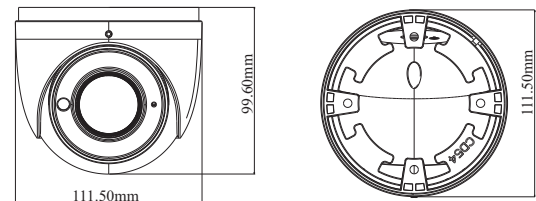

Others	
Power Supply	DC12V(PoE power supply optional)
Power Consumption	< 7.5W
Operating Environment	- 30 °C ~ 60 °C (-22°F~140°F) Humidity: less than 95 % (non-condensing)
Dimensions (mm)	Φ 111.5 × 99.6
Weight (net)	Approx. 0.64KG
Installation	Ceiling mounting (wall mounting available with the junction box and bracket)
Certificate	CE, FCC
Environmental Protection	Complies with Directive EU RoHS, WEEE(2012/19/EU), directive 94/62/EC and REACH(EC1907/2006)

DIMENSIONS