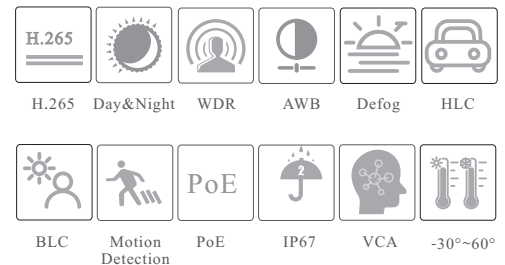

CAMERA

TD-9525S3B

2MP IR Water-Proof Turret Network Camera

- 2MP (1920 × 1080) H.265 full real time coding
- Max. resolution: 1920 × 1080; ICR auto switch, true day / night
- 30 ~ 50m IR night view distance
- 3D DNR, digital WDR, HLC, BLC and ROI coding
- 1CH built-in MIC
- Built-in micro SD card slot, up to 128GB
- DC12V/PoE power supply
- IP67 ingress protection
- Support three streams
- Support mobile surveillance by smart phones and tablet PCs with iOS or Android OS
- Intelligent analytics